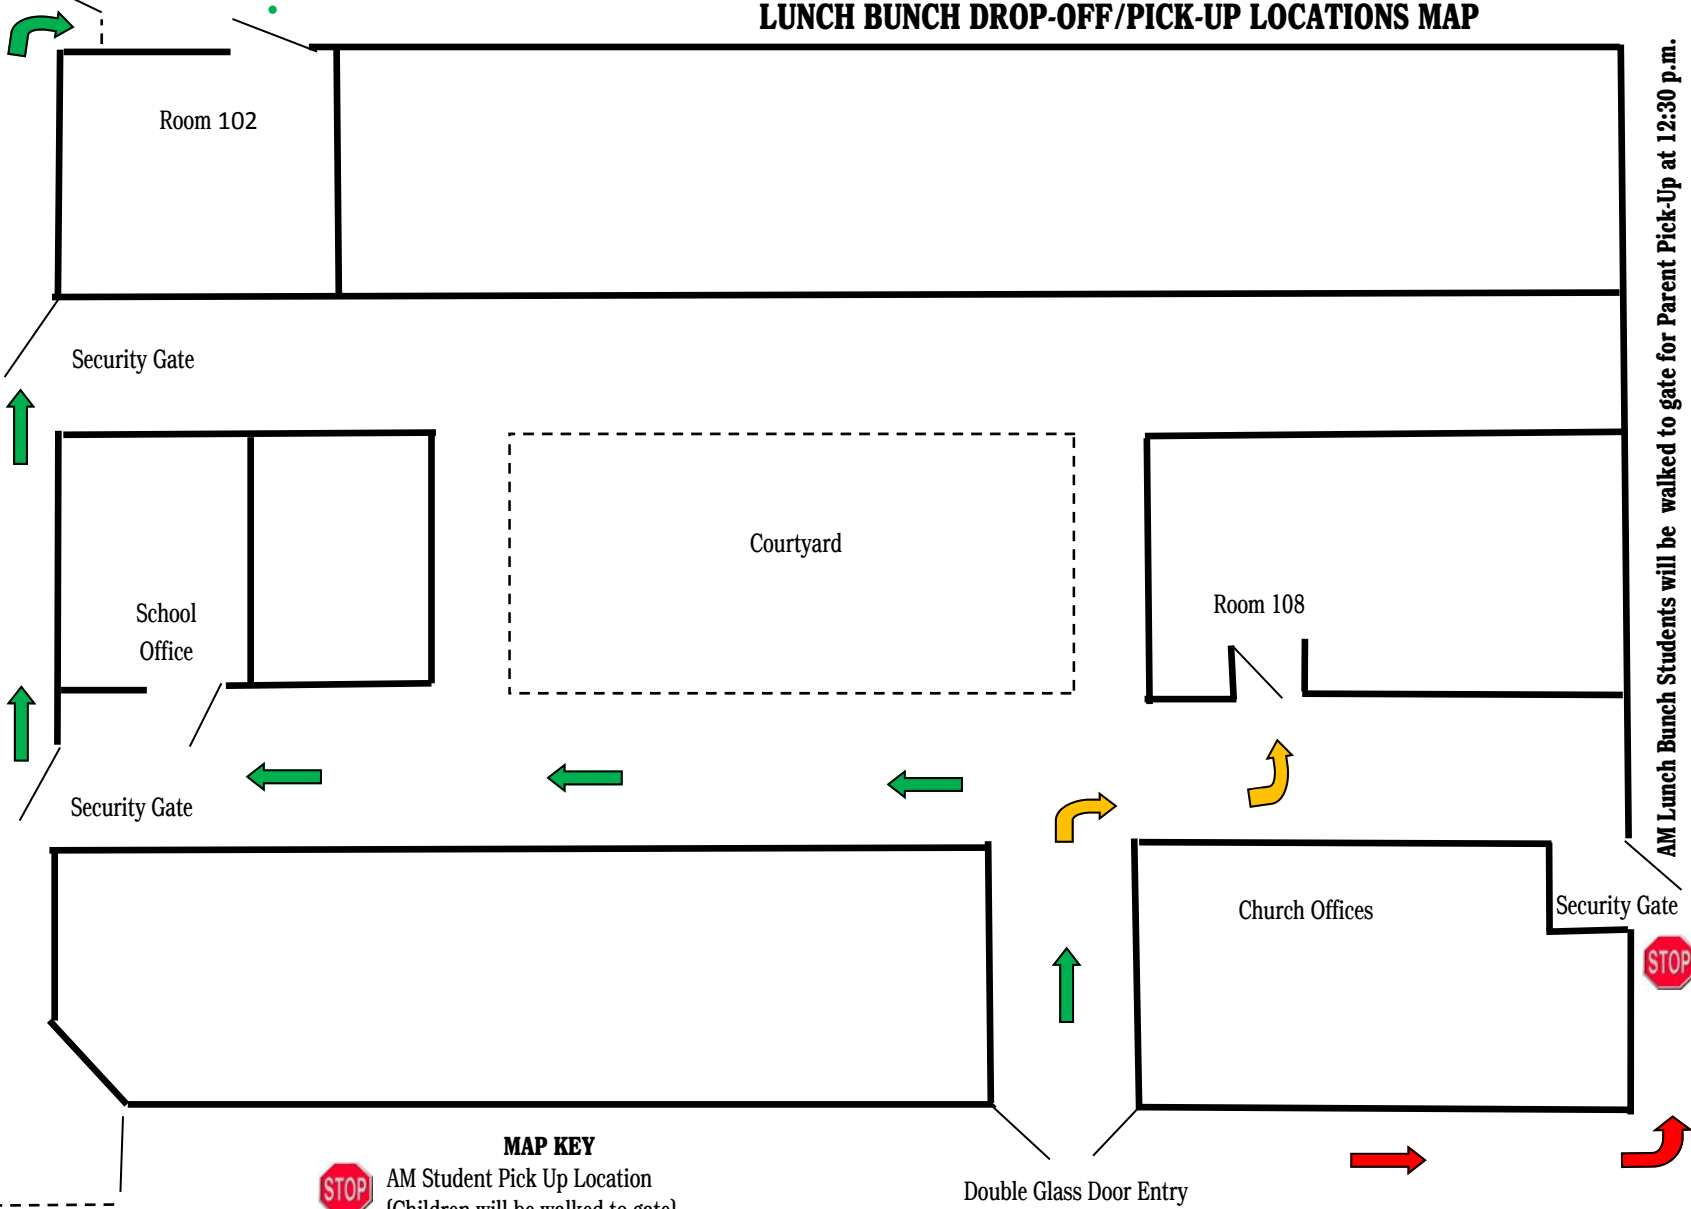

E
L
E
M
E
N
T
A
R
Y

B
L
A
C
K
T
O
P

A
R
E
A

GRACE CHRISTIAN PRESCHOOL LUNCH BUNCH DROP-OFF/PICK-UP LOCATIONS MAP

Playground Gate
PM Student Sign-In/Drop Off Location

- MAP KEY**
- AM Student Pick Up Location (Children will be walked to gate)
 - PM Student Lunch Bunch Drop-Off At 11:30 a.m.
 - Rainy Day Pick-Up